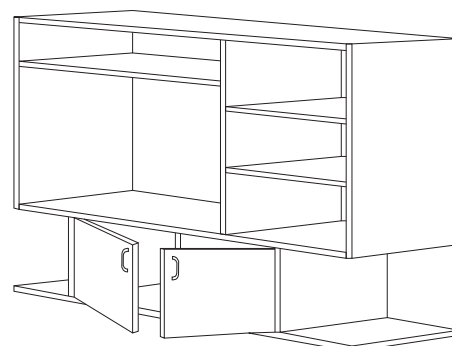

Cut-To-Size

Standard Product Offering

Our Cut-to-Size division can provide ready to assemble components that will save you time in cutting, machining, drilling and edging of flat sheets. Our routing service can also prepare your boards by boring for hinges and grooving for backboards and drawer bases.

Edge Banding • High Speed Drilling • Precision Cutting • Drilling, Boring and Routing

White Standard Particleboard - Satin Finish

No edging
3600 x 670 x 16mm
2700 x 670 x 16mm

White Standard Particleboard - Satin Finish

Edged 1 Long 1mm PVC
475 x 447 x 16mm
575 x 447 x 16mm
1950 x 447 x 16mm
1950 x 447 x 16mm - Drilled one side
1950 x 447 x 16mm - Drilled Through
2400 x 447 x 16mm
2700 x 447 x 16mm
3600 x 447 x 16mm
2400 x 597x16mm
2700 x 597 x 16mm
3600 x 597 x 16mm

White Standard Particleboard CTX Finish

Edged 1 Long in 1mm PVC or
0.4mm Melamine Edging
1800 x 445 x 16mm
1800 x 595 x 16mm
2400 x 445 x 16mm
2400 x 595 x 16mm
3600 x 445 x 16mm
3600 x 595 x 16mm