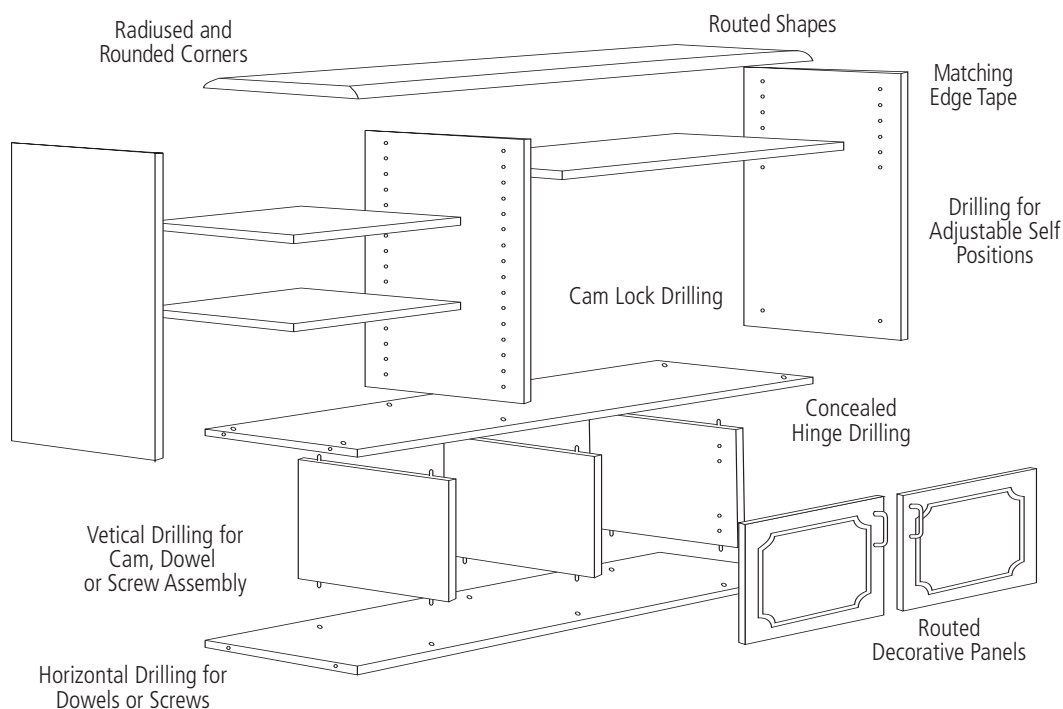

Other sizes are available.

Please see your sales representative or ask our customer service team for assistance.